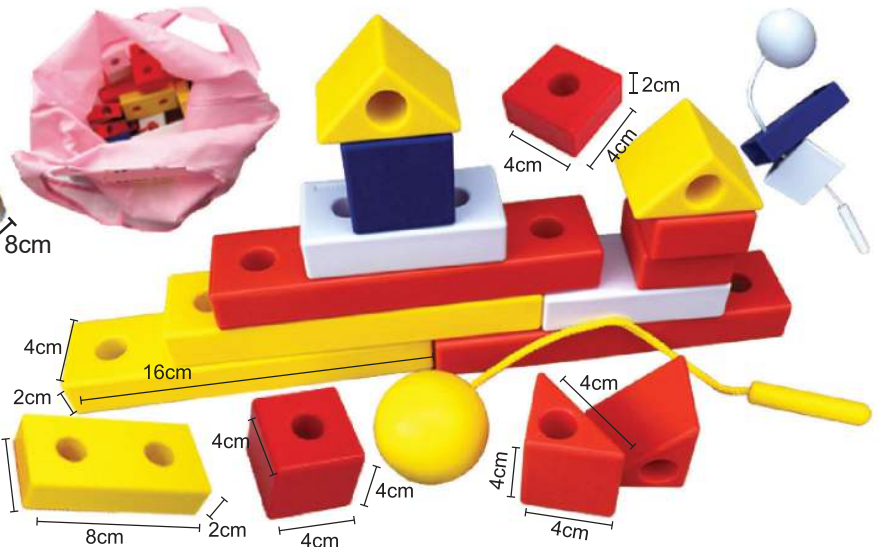

HAND EYE
COORDINATION

SHAPE
RECOGNITION

- It is ideal for kids of ages 3 and up and helps to create architectural models.
- Non-toxic finishes and child safe materials.
- This Happy Block shapes allows kids to play and discover patterns.
- Take these blocks to sort and lace by color, pattern, and shape.
- Great for home or school use.
- Develops motor skills and stimulates imagination.