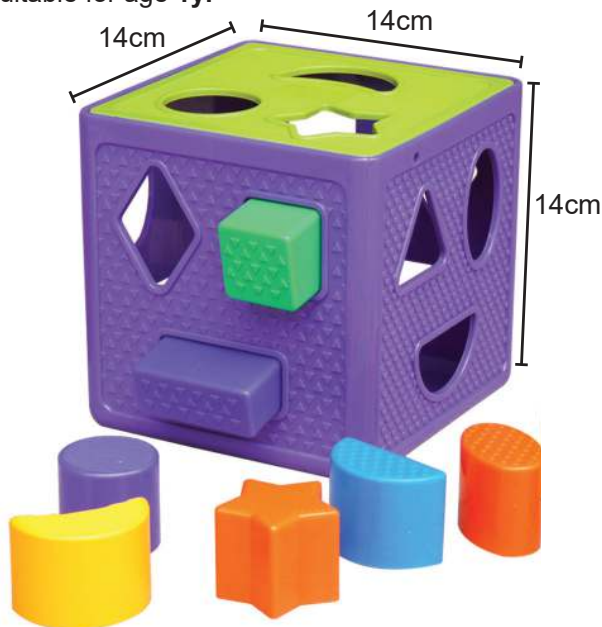

Plastic Shape Sorter (0.3kg)

Code : IXT - 146F/ WM 40/ EM 44

Suitable for age 1yr+

Shape Sorter (1kg)

Code : ITAT - 074/ WM 85/ EM 90

Suitable for age 1+

Set includes:
1 wooden box.
13 wooden shapes:
rectangles, heart, bridge,
triangle and more.