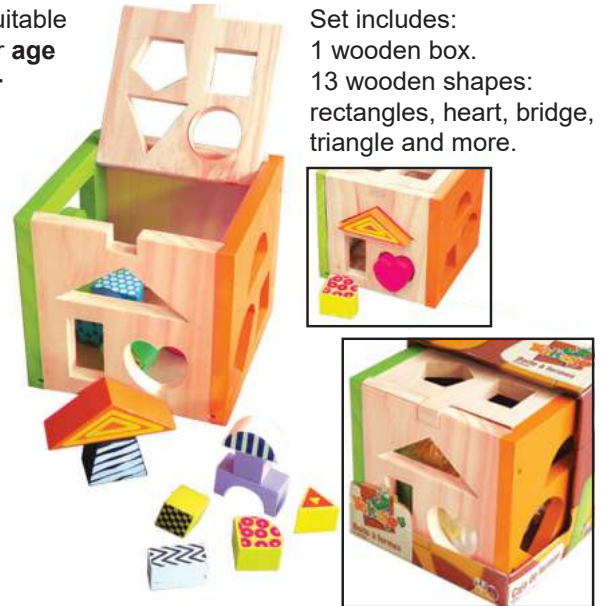

Plastic Shape Sorter (0.3kg)

Code : IXT - 146F/ WM 40/ EM 44

Suitable for age 1yr+

Shape Sorter (1kg)

Code : ITAT - 074/ WM 85/ EM 90

Suitable for age 1+

Set includes:
1 wooden box.
13 wooden shapes:
rectangles, heart, bridge,
triangle and more.