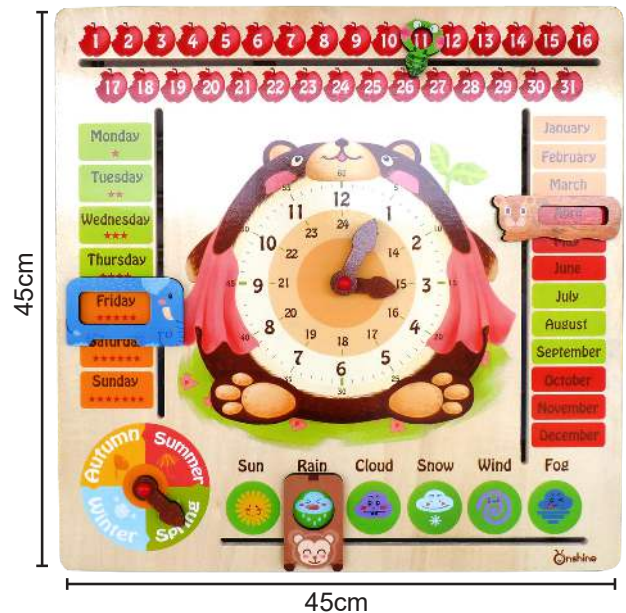

Wooden Calender Season's Clock
Code : ITAT - 133/ WM 140/ EM 155 (1.2kg)