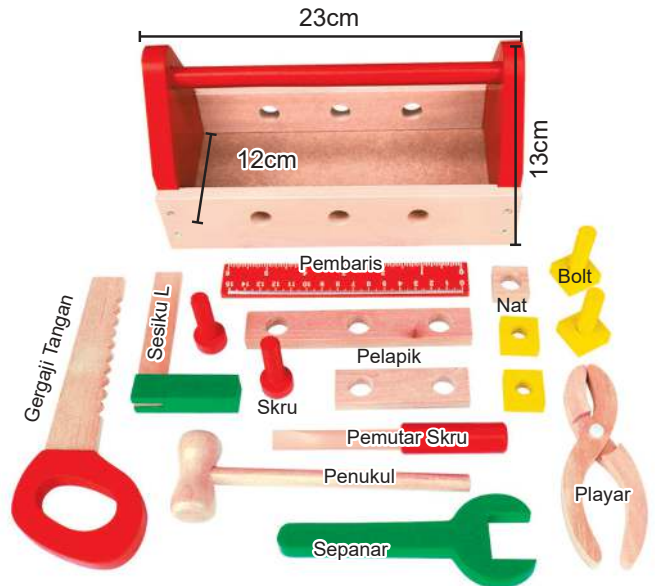

PUZZLE DAN PERMAINAN MINDA

Dinosaucers (8 Types) (1.5kg)
Code : ITAT - 087/ WM 192/ EM 210

Character "Animal Cartoons" (1.2kg)
Code : ITAT - 088/ WM 160/ EM 170 (6 Types)

Transparent Hardwood Blocks (2.2kg)
Code : ITAT - 089/ WM 216/ EM 226 (21 units)

Brightly colored quality product.
Provide multifunctional play for students.
Development tool for student's hands and minds.

■ (W)7x(H)7x(D)3.5cm	▲ (W)7x(H)14x(D)3.5cm
■ (W)14x(H)7x(D)3.5cm	▲ (W)14x(H)7x(D)3.5cm
▲ (W)14x(H)14x(D)3.5cm	Ages 3 and up.

Wood Craft's Model Set (0.7kg)
Code : ITAT - 090/ WM 110/ EM 120