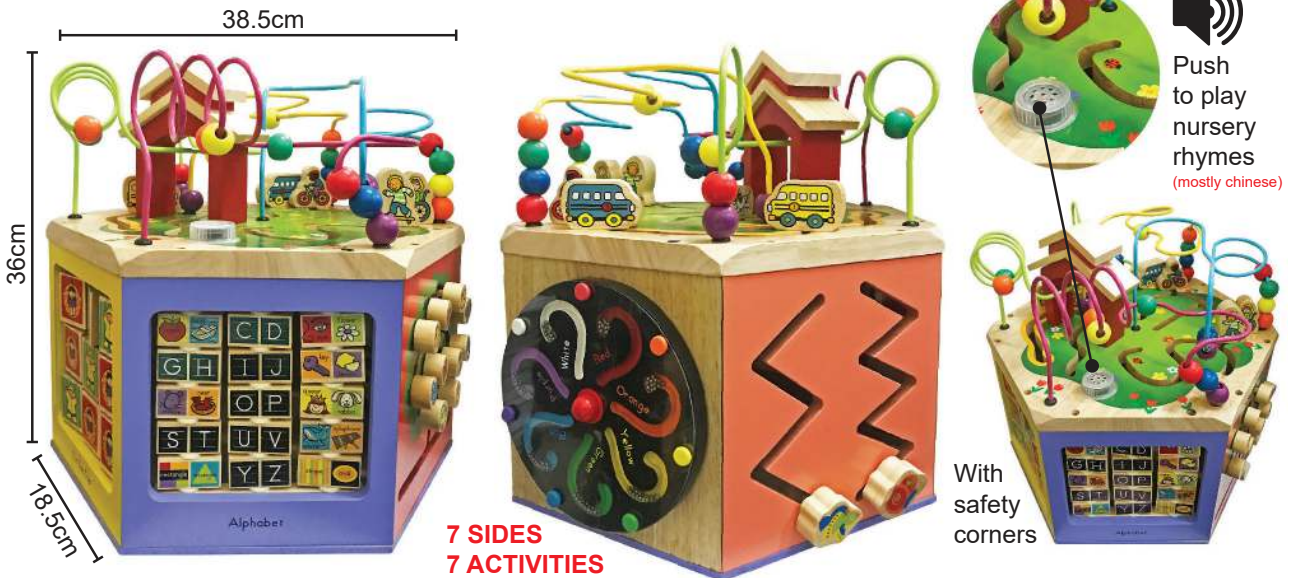

PUZZLE DAN PERMAINAN MINDA

Giant Activity Cube (1 Unit) (6kg)

Code : ITAT - 010/ WM 450/ EM 495

Good to develop motor skills,
eye hand coordination

7 in 1 Activity Cube (12kg)

Code : ITAT - 085/ WM 499/ EM 549

Educational Wooden Puzzles (6pcs)

Code : ITAT - 014/WM 105/ EM 110 (2kg)

Motor Skill Development Board (1.5kg)

Code : ITAT - 032/WM 185/ EM 195 (Set of 4)

Board thickness: 1.8cm

PUZZLE DAN PERMAINAN MINDA

Magnetic Frog Mazes (1 unit) (0.8kg)