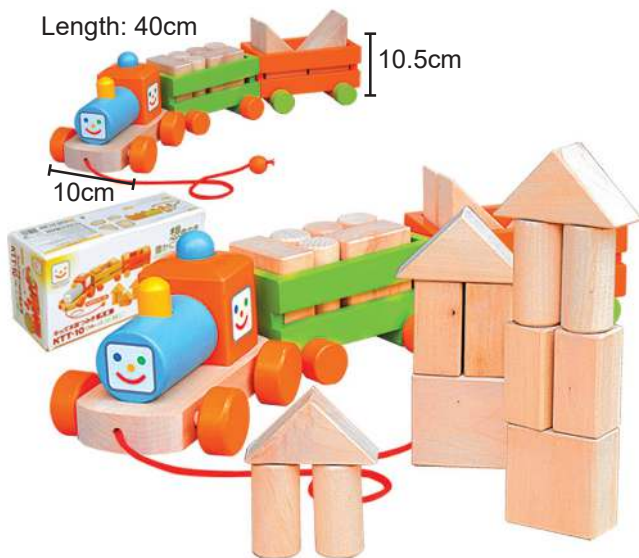

PUZZLE DAN PERMAINAN MINDA

Wooden Train Blocks (1 boxes 17pcs)

Code : ITAT - 062/ WM 75/ EM 80 (1kg)