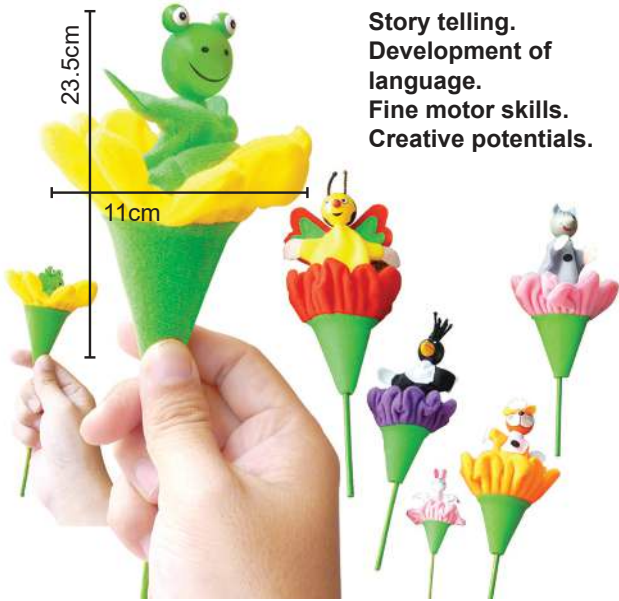

Code : ITAT - 079/ WM 119/ EM 129

Storytelling - Flower (Set of 6) (0.2kg)

Code : ITAT - 080/WM 80/ EM 88

23.5cm

11cm

Story telling.
Development of language.
Fine motor skills.
Creative potentials.

Wind Bell Set (Set of 5) (1kg)