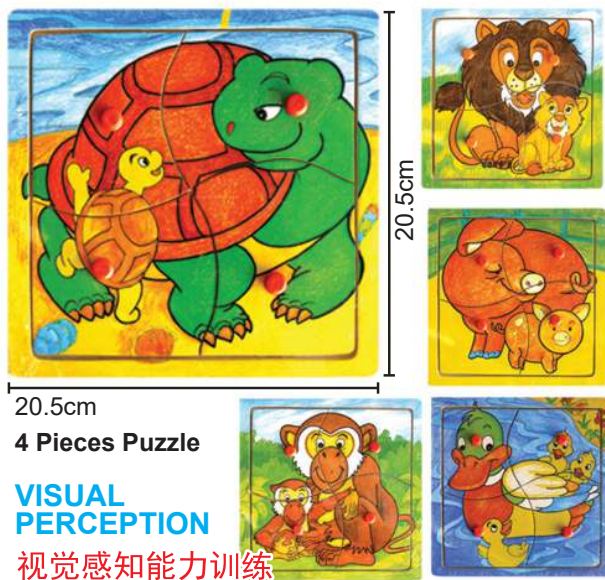

Montessori Puzzles (Set of 5)

Code : ITAT - 030/ WM 85/ EM 90 (1kg)