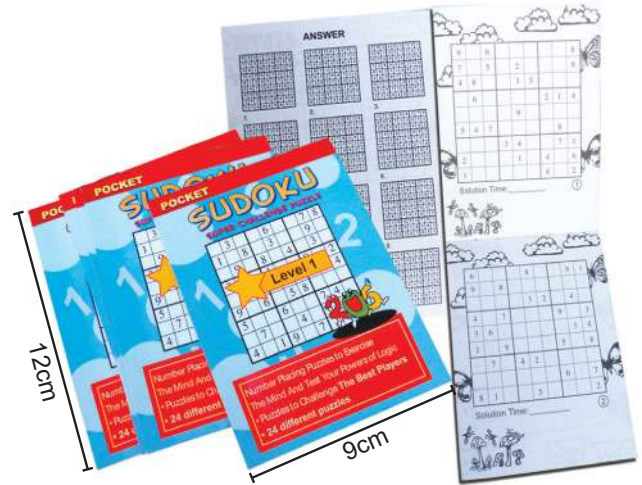

Pocket Sudoku (48pcs) (0.8kg)

Code : ITPK - 02/ WM 90/ EM 95