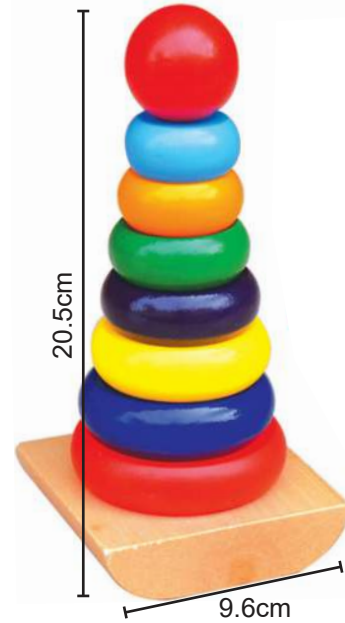

Rainbow Stacking (1 set 9pcs)

Code : ITAT - 063/ WM 49/ EM 55 (0.5kg)