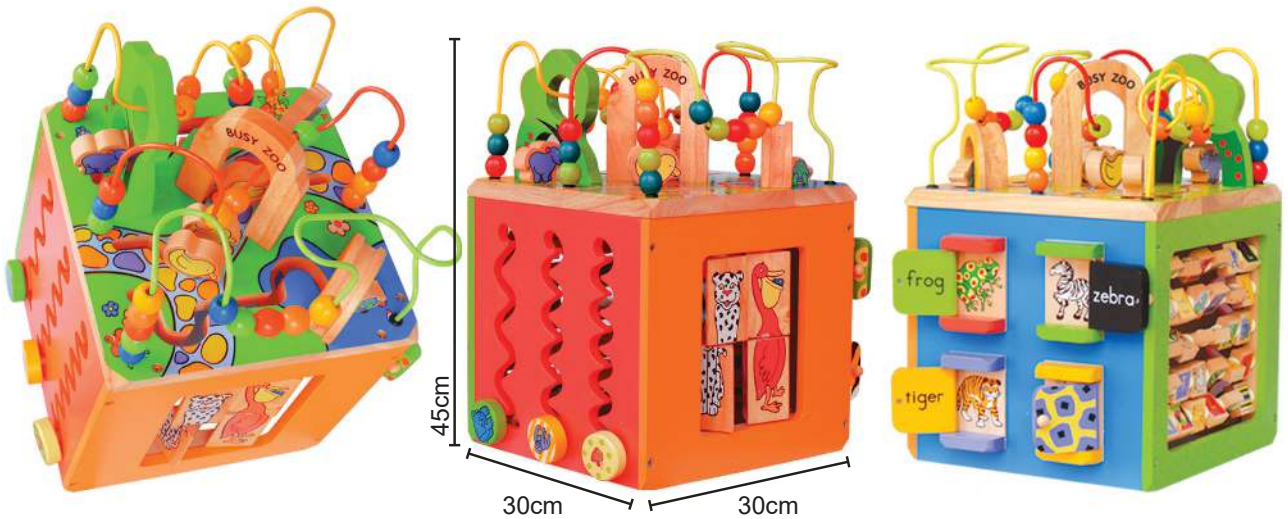

PUZZLE DAN PERMAINAN MINDA

Giant Activity Cube (1 Unit) (6kg)

Code : ITAT - 010/ WM 450/ EM 495

Good to develop motor skills,
eye hand coordination

7 in 1 Activity Cube (12kg)

Code : ITAT - 085/ WM 499/ EM 549