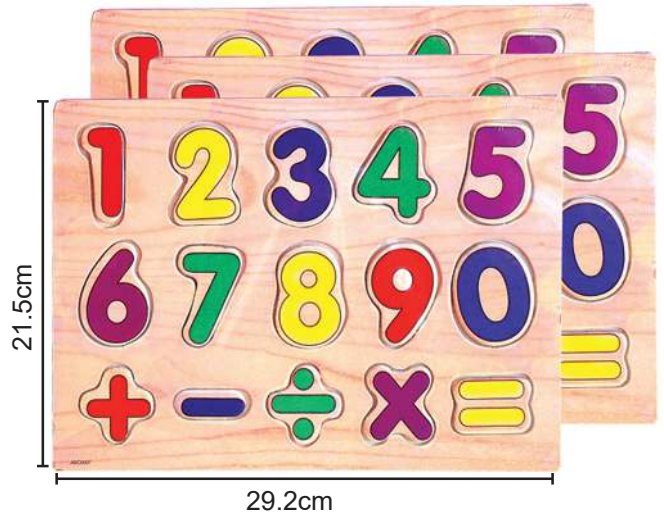

21.5cm

29.2cm

Board thickness: 0.8cm

Educational Clock Set (Set R) (0.6kg)
Code : ITAT - 038/ WM 69/ EM 75 (Set of 2)