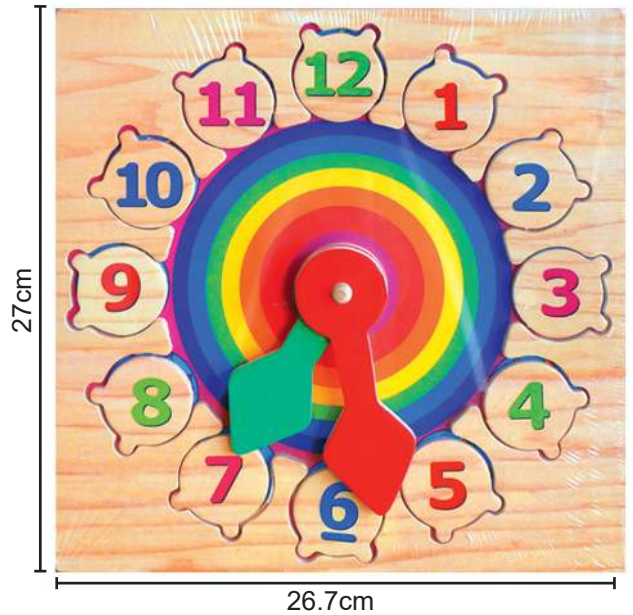

Number Wooden Puzzles (1kg)
Code : ITAT - 034/ WM 54/ EM 59 (Set of 3)

21.5cm

29.2cm

Board thickness: 0.8cm

Educational Clock Set (Set R) (0.6kg)
Code : ITAT - 038/ WM 69/ EM 75 (Set of 2)

28cm

28cm

Educational Clock Set (Set Q) (0.7kg)
Code : ITAT - 037/ WM 69/ EM 75 (Set of 2)