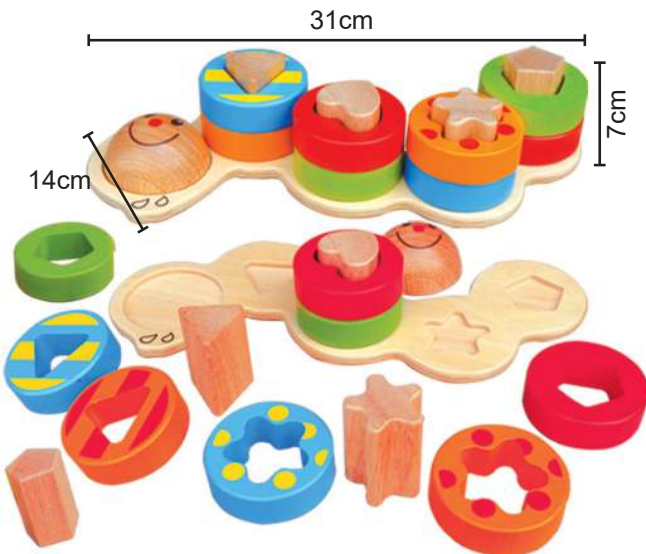

Wooden Shape Blocks (1 set 14pcs)

Code : ITAT - 064/ WM 75/ EM 80 (0.5kg)