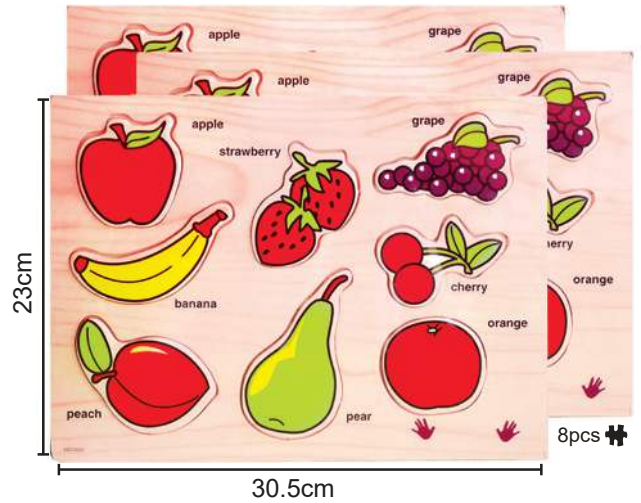

Educational Wooden Puzzles (3pcs)

Code : ITAT - 016/ WM 58/ EM 63 (1kg)