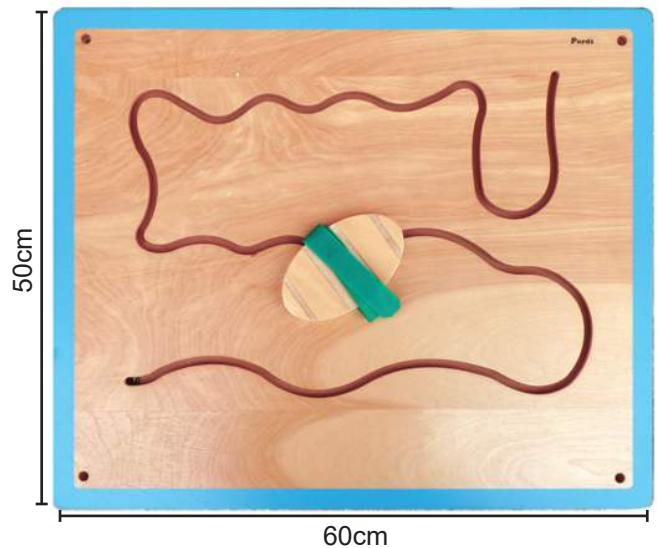

Wall Play Berge (4kg)
Code : ITAT - 105/ WM 480/ EM 540