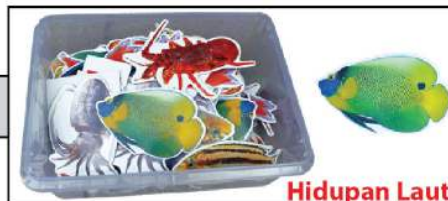

Set F

CODE : ITAT - 121/
WM 96/ EM 105
(120pcs + -)