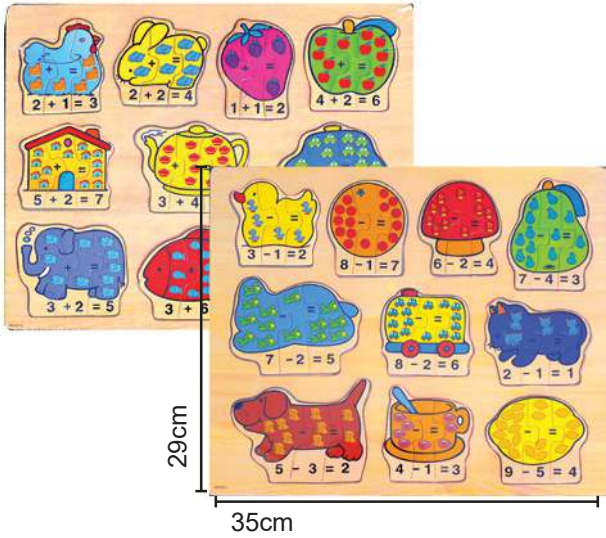

PUZZLE DAN PERMAINAN MINDA

Wooden Calculation Puzzles (1kg)
Code : ITAT - 035/ WM 110/ EM 120 (Set of 2)

29cm

35cm

Board thickness: 1cm

Number Wooden Puzzles (1kg)
Code : ITAT - 034/ WM 54/ EM 59 (Set of 3)