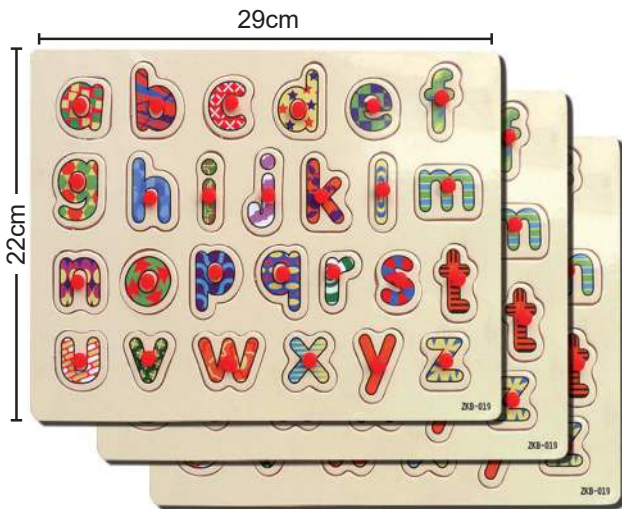

27cm

26.7cm

Educational Alphabet Puzzles (1kg)
Code : ITAT - 033/ WM 54/ EM 59 (Set of 3)

Board thickness: 0.8cm

Lacing Farm Animals (Set Of 4) (1kg)
Code : ITAT - 045/ WM 65/ EM 70

Educational Lowercase Puzzles (0.6kg)
Code : ITAT - 132/ WM 54/ EM 59 (Set of 3)