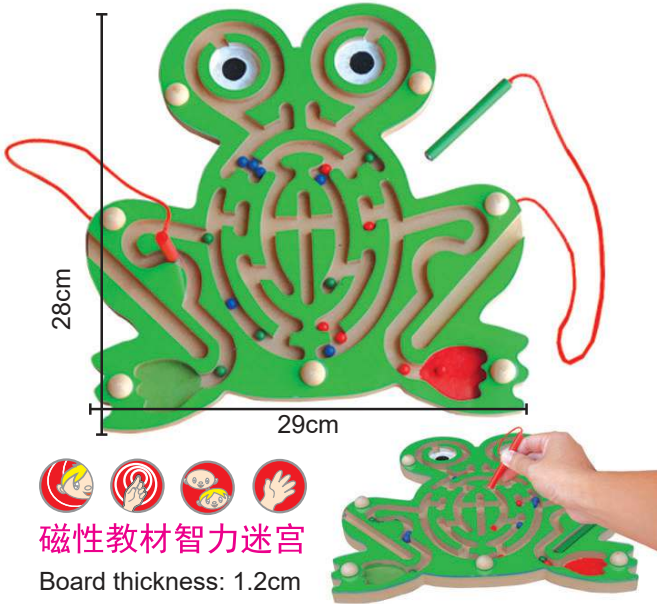

PUZZLE DAN PERMAINAN MINDA

Magnetic Frog Mazes (1 unit) (0.8kg)

Code : ITAT - 027/ WM 95/ EM 105