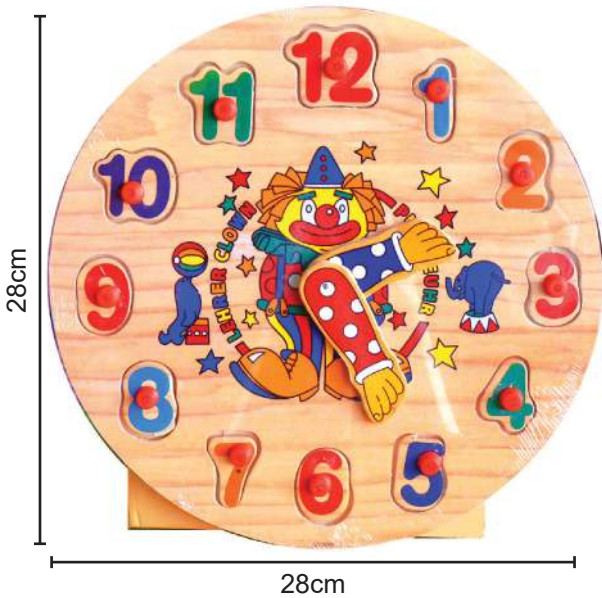

Number Wooden Puzzles (1kg)
Code : ITAT - 034/ WM 54/ EM 59 (Set of 3)

21.5cm

29.2cm

Board thickness: 0.8cm

Educational Clock Set (Set R) (0.6kg)
Code : ITAT - 038/ WM 69/ EM 75 (Set of 2)

28cm

28cm

Educational Clock Set (Set Q) (0.7kg)
Code : ITAT - 037/ WM 69/ EM 75 (Set of 2)

27cm

26.7cm

Educational Alphabet Puzzles (1kg)
Code : ITAT - 033/ WM 54/ EM 59 (Set of 3)

Board thickness: 0.8cm

Lacing Farm Animals (Set Of 4) (1kg)
Code : ITAT - 045/ WM 65/ EM 70

Educational Lowercase Puzzles (0.6kg)
Code : ITAT - 132/ WM 54/ EM 59 (Set of 3)