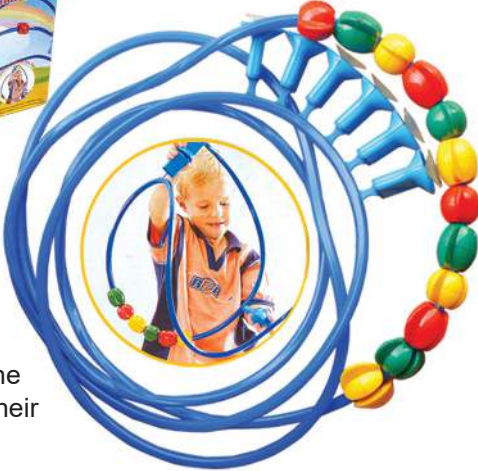

Wood Craft's Model Set (0.7kg)
Code : ITAT - 090/ WM 110/ EM 120

Flying Saucer Track 4.5m (1.2kg) Code : GIGO - 1089/ WM 199/ EM 218

Various ways to play!
Fun and thrilling.
Promotes exercise.

Kid can control the movement of the saucers, UFO like beads on the track with their own way!