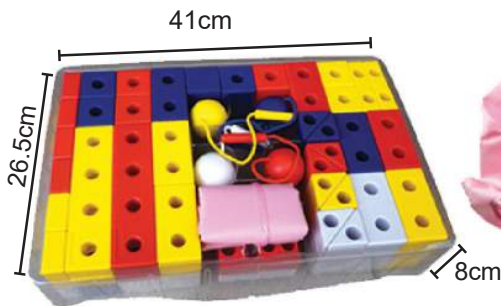

HAND EYE
COORDINATION

SHAPE
RECOGNITION

- It is ideal for kids of ages 3 and up and helps to create architectural models.
- Non-toxic finishes and child safe materials.
- This Happy Block shapes allows kids to play and discover patterns.
- Take these blocks to sort and lace by color, pattern, and shape.
- Great for home or school use.
- Develops motor skills and stimulates imagination.