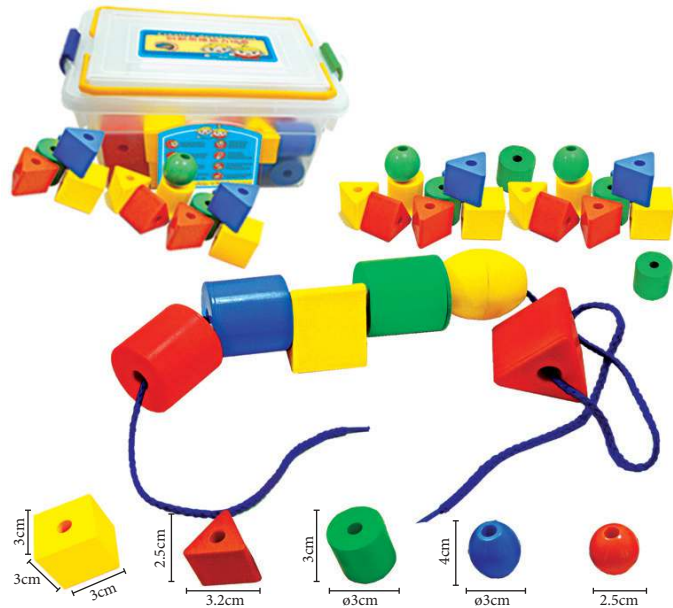

Jumbo Lacing Beads (0.8kg)

Code : IXT - 151B/ WM 75/ EM 80