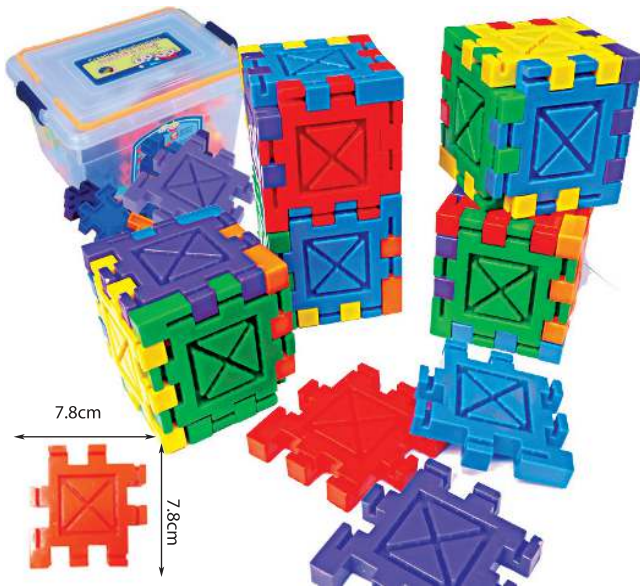

Block Puzzle (0.8kg)

Code : IXT - 140H/ WM 75/ EM 80