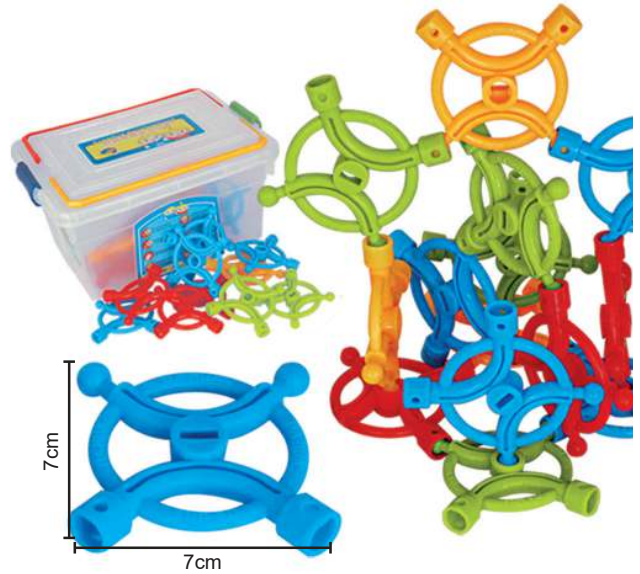

Frame Construction (0.8kg)

Code : IXT - 146D/ WM 75/ EM 80