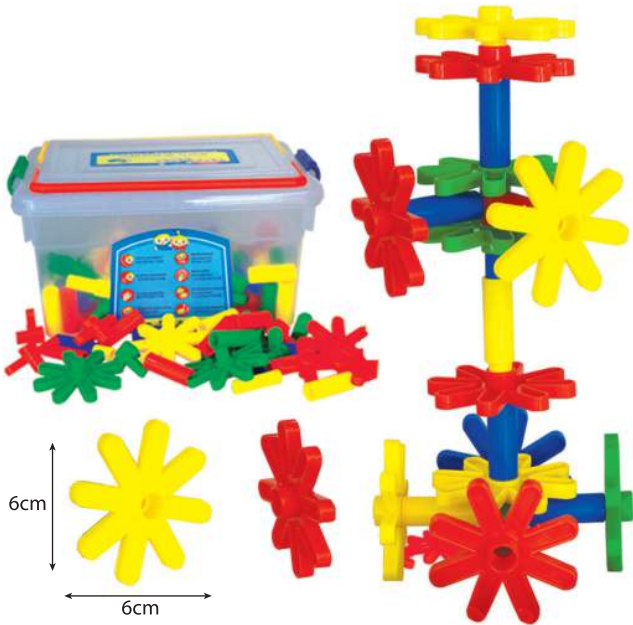

## Magnetic Jawi Letters (0.2kg)

Code : IXT - 168D/ WM 50/ EM 55 (56pcs)

**Tropica Flowers Blocks (0.8kg)**

Code : IXT - 169A/ WM 75/ EM 80

**Tropica Flowers Family Blocks (0.8kg)**

Code : IXT - 170B/ WM 75/ EM 80