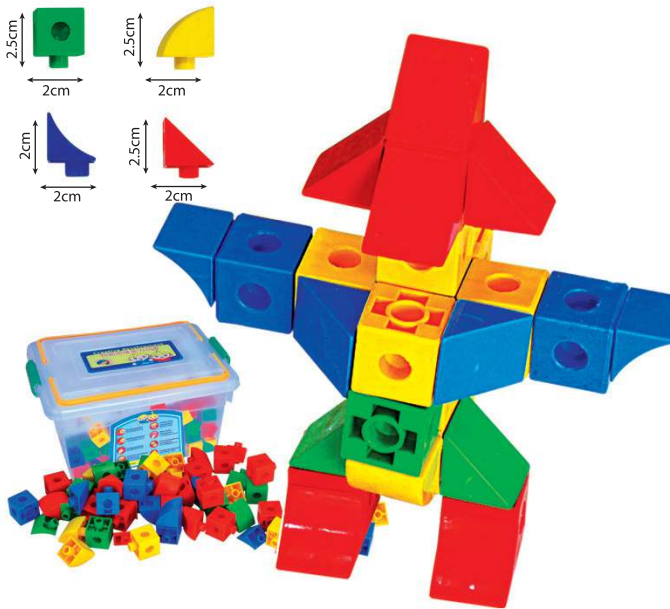

Cube & Angled Linking (0.5kg)

Code : IXT - 149A/ WM 75/ EM 80