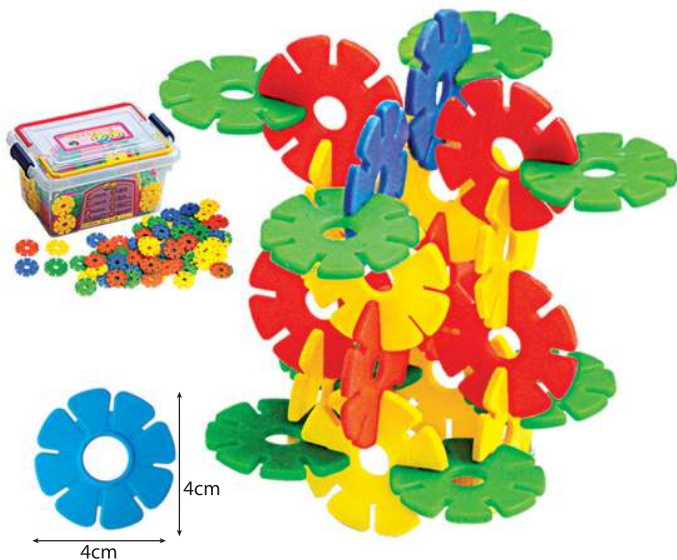

PERMAINAN MANIPULATIF

Spin Wheel (0.7kg)

Code : IXT - 140C/ WM 75/ EM 80