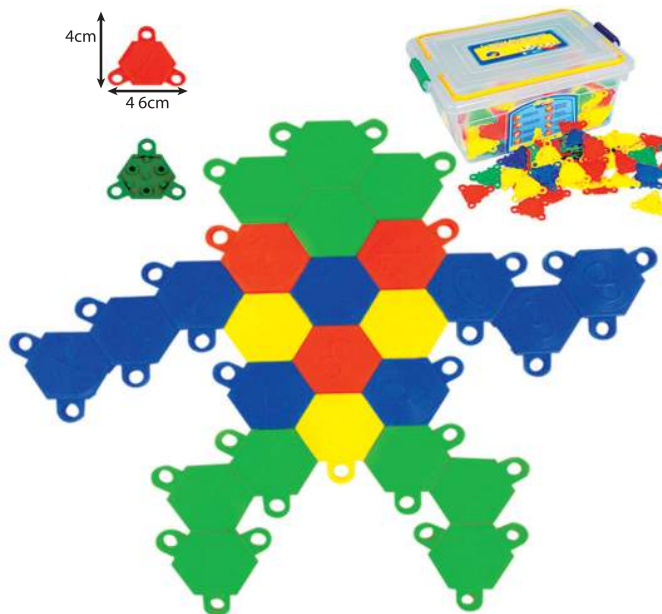

Linking Triangles (0.8kg)

Code : IXT - 143i/ WM 75/ EM 80