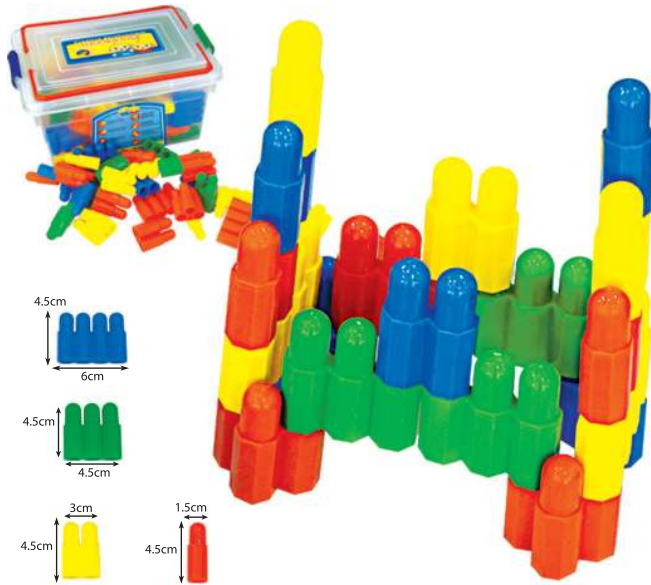

Missile Builder (0.8kg) Code : IXT - 138A/ WM 75/ EM 80