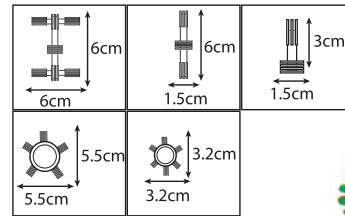

Edushape Interstar Rings (0.8kg)

Code : IXT - 140B/ WM 75/ EM 80