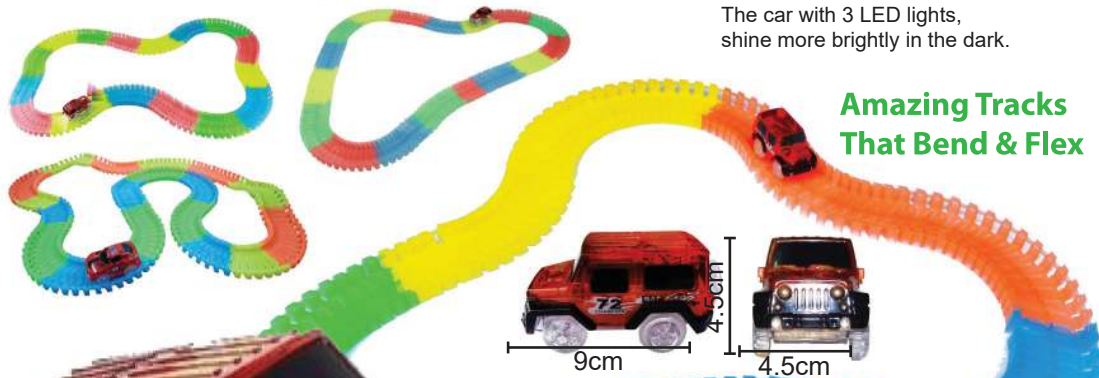

Amazing Tracks That Bend & Flex

LED Light-up