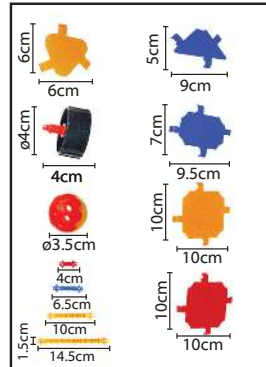

Space Blocks Construction (1kg) Code : IXT - 199/ WM 148/ EM 162