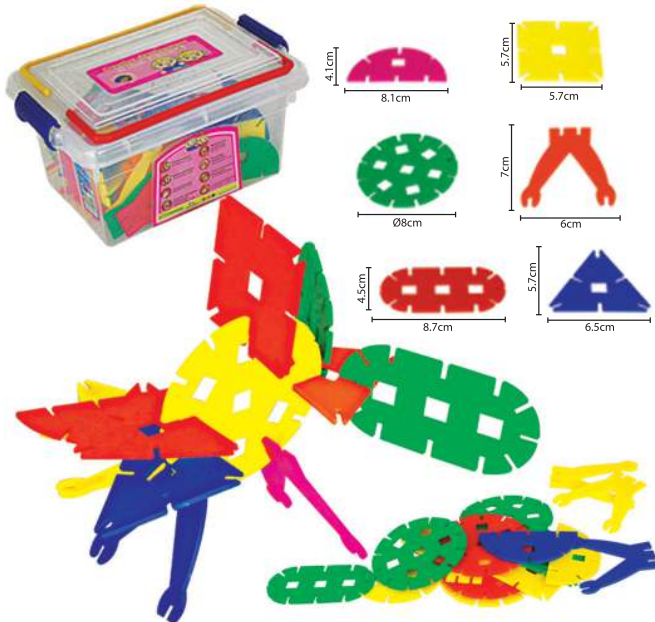

Big Flowers (0.7kg)

Code : IXT - 143B/ WM 75/ EM 80