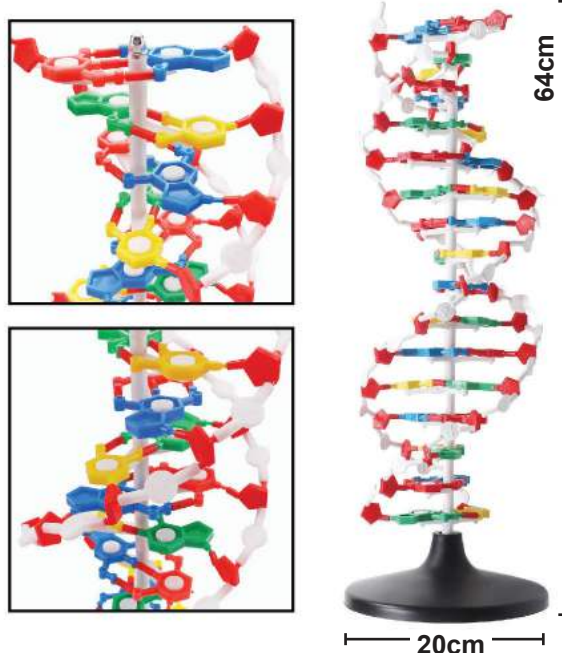

Model 3D DNA (1 Unit) (1.2kg)
Code : ITSC - 088/ WM 295/ EM 305