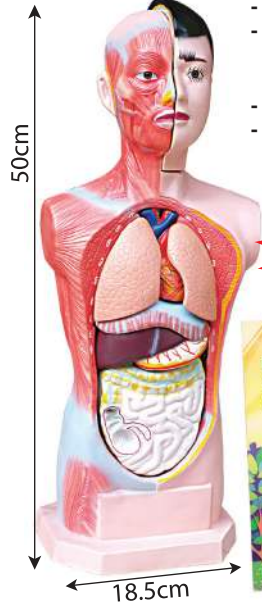

Unbreakable Human Torso (2kg)

Code : ITSC - 018/ WM 550/ EM 600

- Hand painted in vivid and natural colours
- Full illustrated colour instruction manual
- 11 Dissectible parts
- Unbreakable
- ABS Base

Human Torso (9 Parts) (2kg)

Code : ITSC - 026/ WM 350/ EM 380

- Exact likeness of human body.
- Includes the right and left lungs, heart, stomach, liver, intestines, half of the right kidney & others.
- Removable parts
- Mounted on base