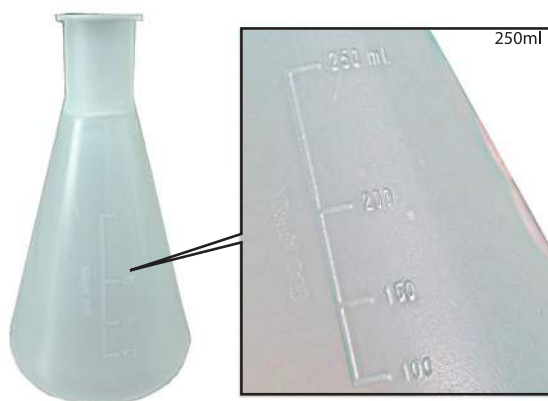

Plastic Kelalang Kon (50g)

Code : ITSC - 040/ WM 28/ EM 31