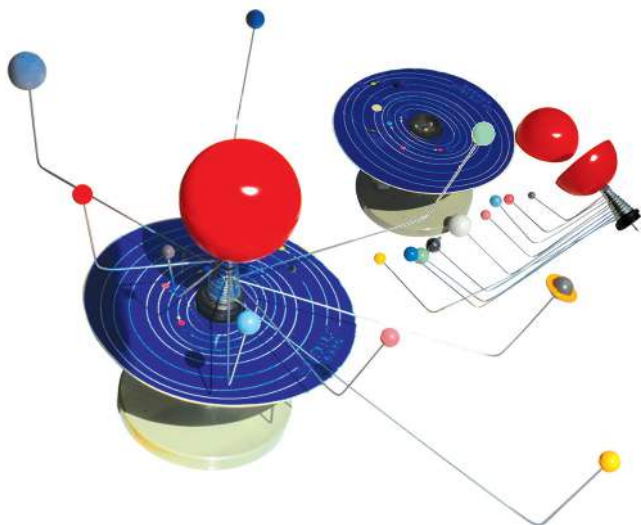

Solar System Simulator (1kg)

Code : ITSC - 013/ WM 300/ EM 330

Educational Equipment

Size: 69cm (W) x 59cm (D) x 29cm (H)