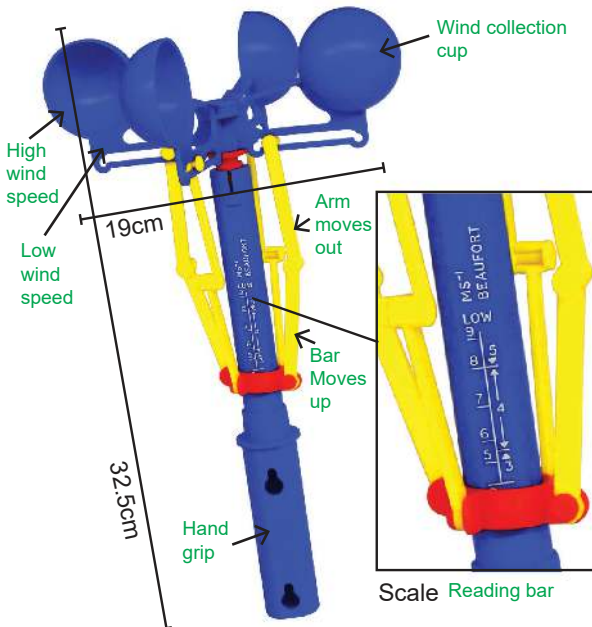

A simple, robust and practical weather vane which can be either hand held or permanently fixed.

Size : (W)24.5 x (D)24.5 x (H)32 cm

Anemometer (0.3kg) Code : ITKT - 003/ WM 200/ EM 220

Upright Weather Station (1.1kg) Code : ITKT - 020/ WM 225/ EM 250