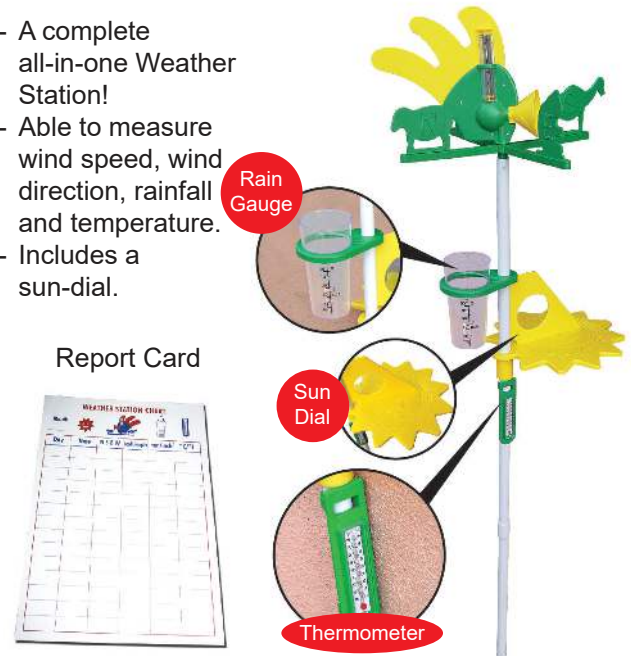

Upright Weather Station (1.1kg) Code : ITKT - 020/ WM 225/ EM 250

- A complete all-in-one Weather Station!
- Able to measure wind speed, wind direction, rainfall and temperature.
- Includes a sun-dial.