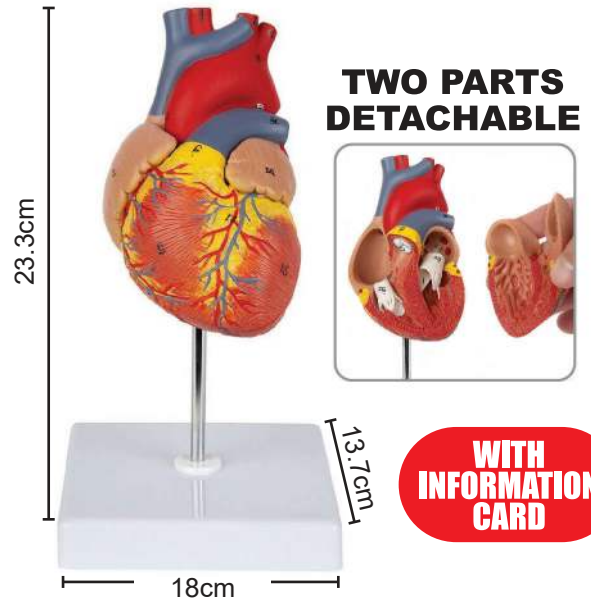

Anatomical Model: Life-Sized Human Heart (1 Unit) (0.5kg)
Code: ITSS - 040/ WM 215/ EM 236