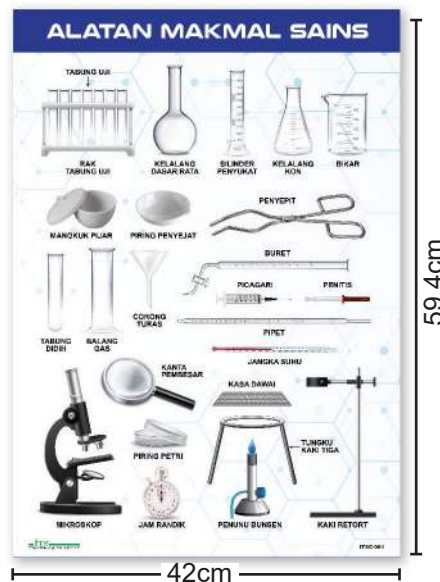

Poster Alatan Makmal Sains (0.1kg)
Code: ITSC - 061 WM 50/ EM 55

Saiz: A2 (42cm x 59.4cm)
Material: PP Whitesticker on 5mm KT Foam Board.