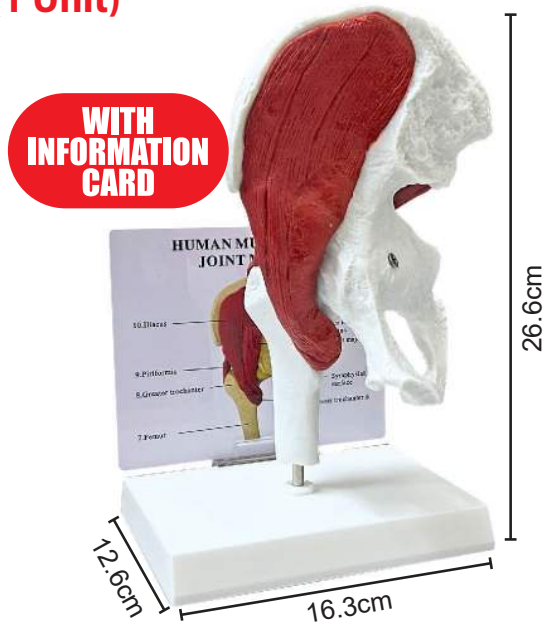

Anatomical Model: Muscled Hip Joints
Code: ITSS - 037/ WM 450/ EM 495 (0.4kg)
(1 Unit)