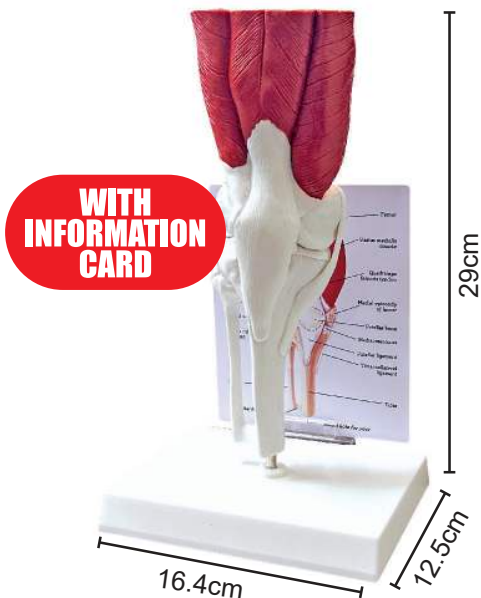

Anatomical Model: Muscled Knee Joints (1 Unit) (0.5kg)
Code: ITSS - 038/ WM 450/ EM 495