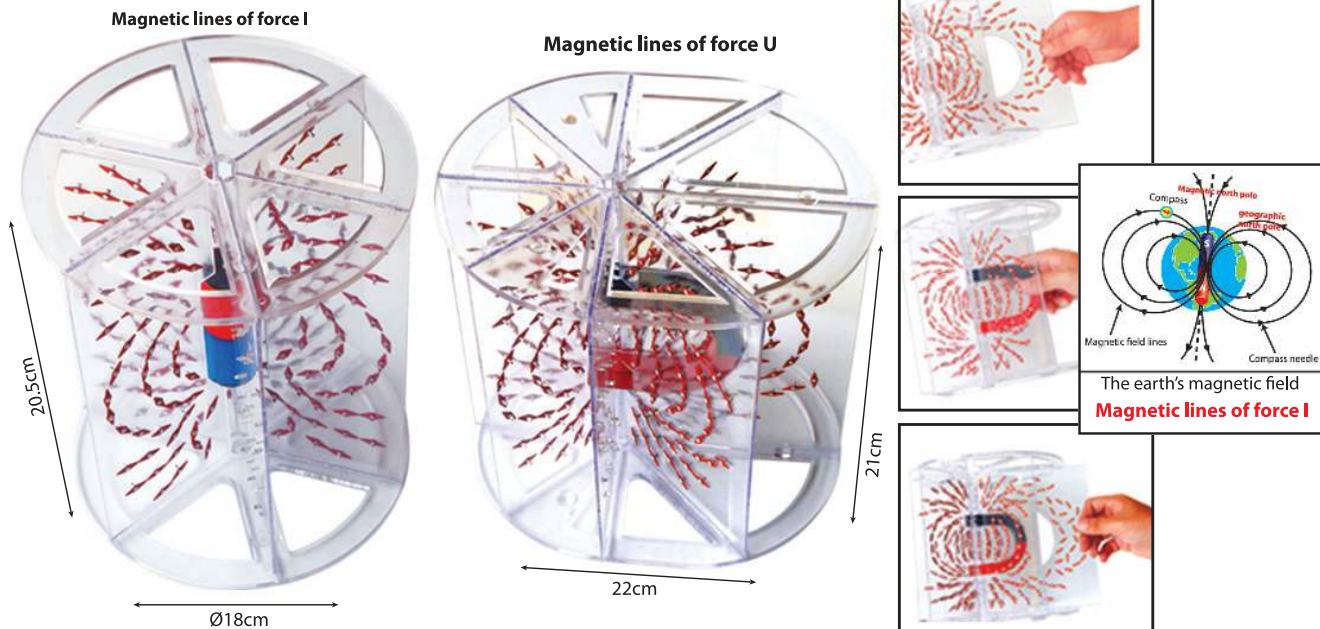

Model Farm Animals Set (0.7kg)

Code : ITSC - 045/ WM 110/ EM 120 **(20 pcs)**

Ocean Animals Set (18pcs) (1.1kg)

Code : ITSC - 047/ WM 168/ EM 185

Magnetic Field (Set of 2) (2.1kg)

Code : ITSC - 011/ WM 350/ EM 385