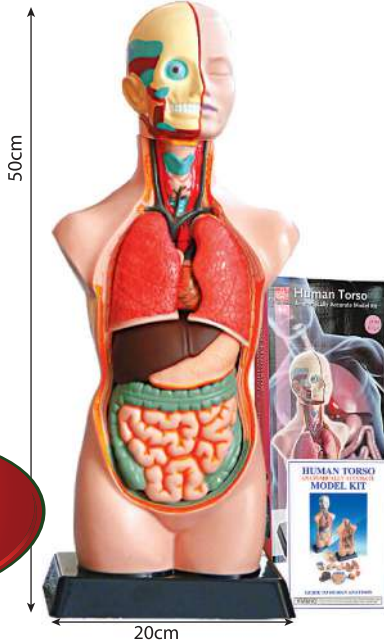

Unbreakable Human Torso (2kg)

Code : ITSC - 018/ WM 550/ EM 600

- Hand painted in vivid and natural colours
- Full illustrated colour instruction manual
- 11 Dissectible parts
- Unbreakable
- ABS Base