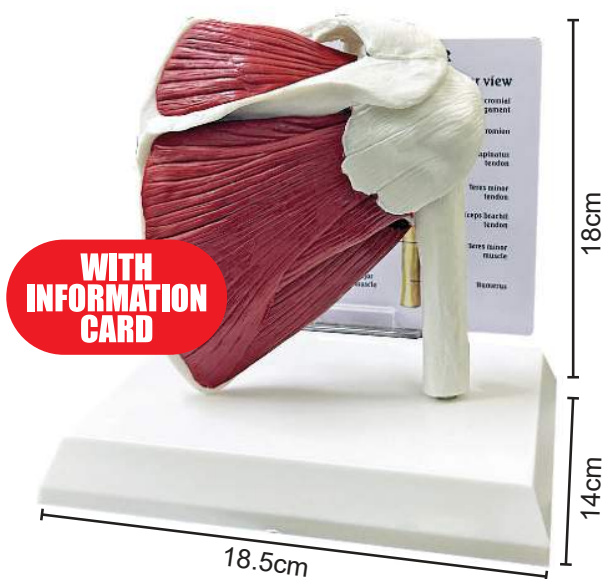

Anatomical Model: Muscled Shoulder Joints (1 Unit) (0.8kg)
Code: ITSS - 036/ WM 450/ EM 495