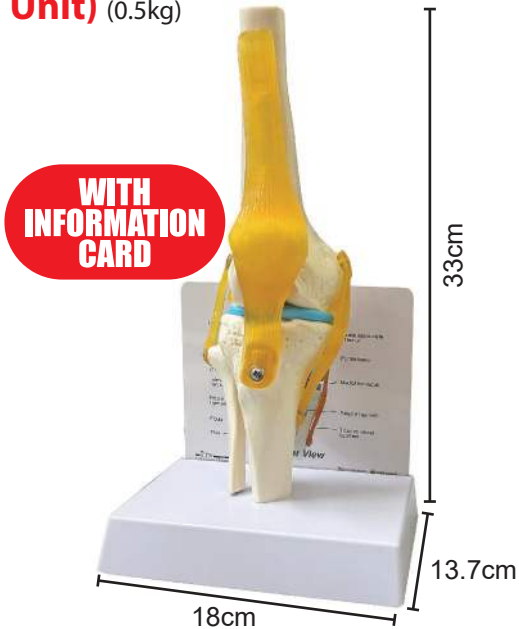

Anatomical Model: Basic Knee Joints
Code: ITSC - 073/ WM 215/ EM 236
(1 Unit) (0.5kg)