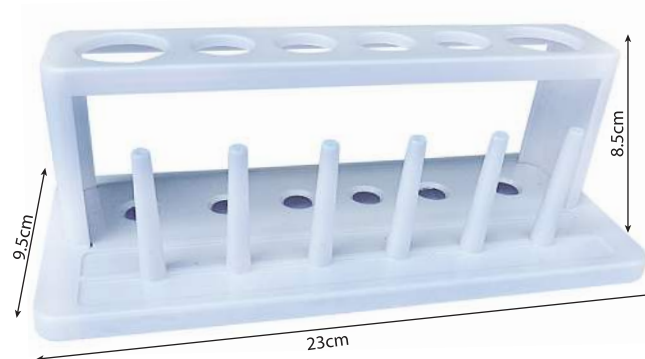

Plastic Rak Tabung Uji (110g)

Code : ITSC - 042/ WM 28/ EM 31